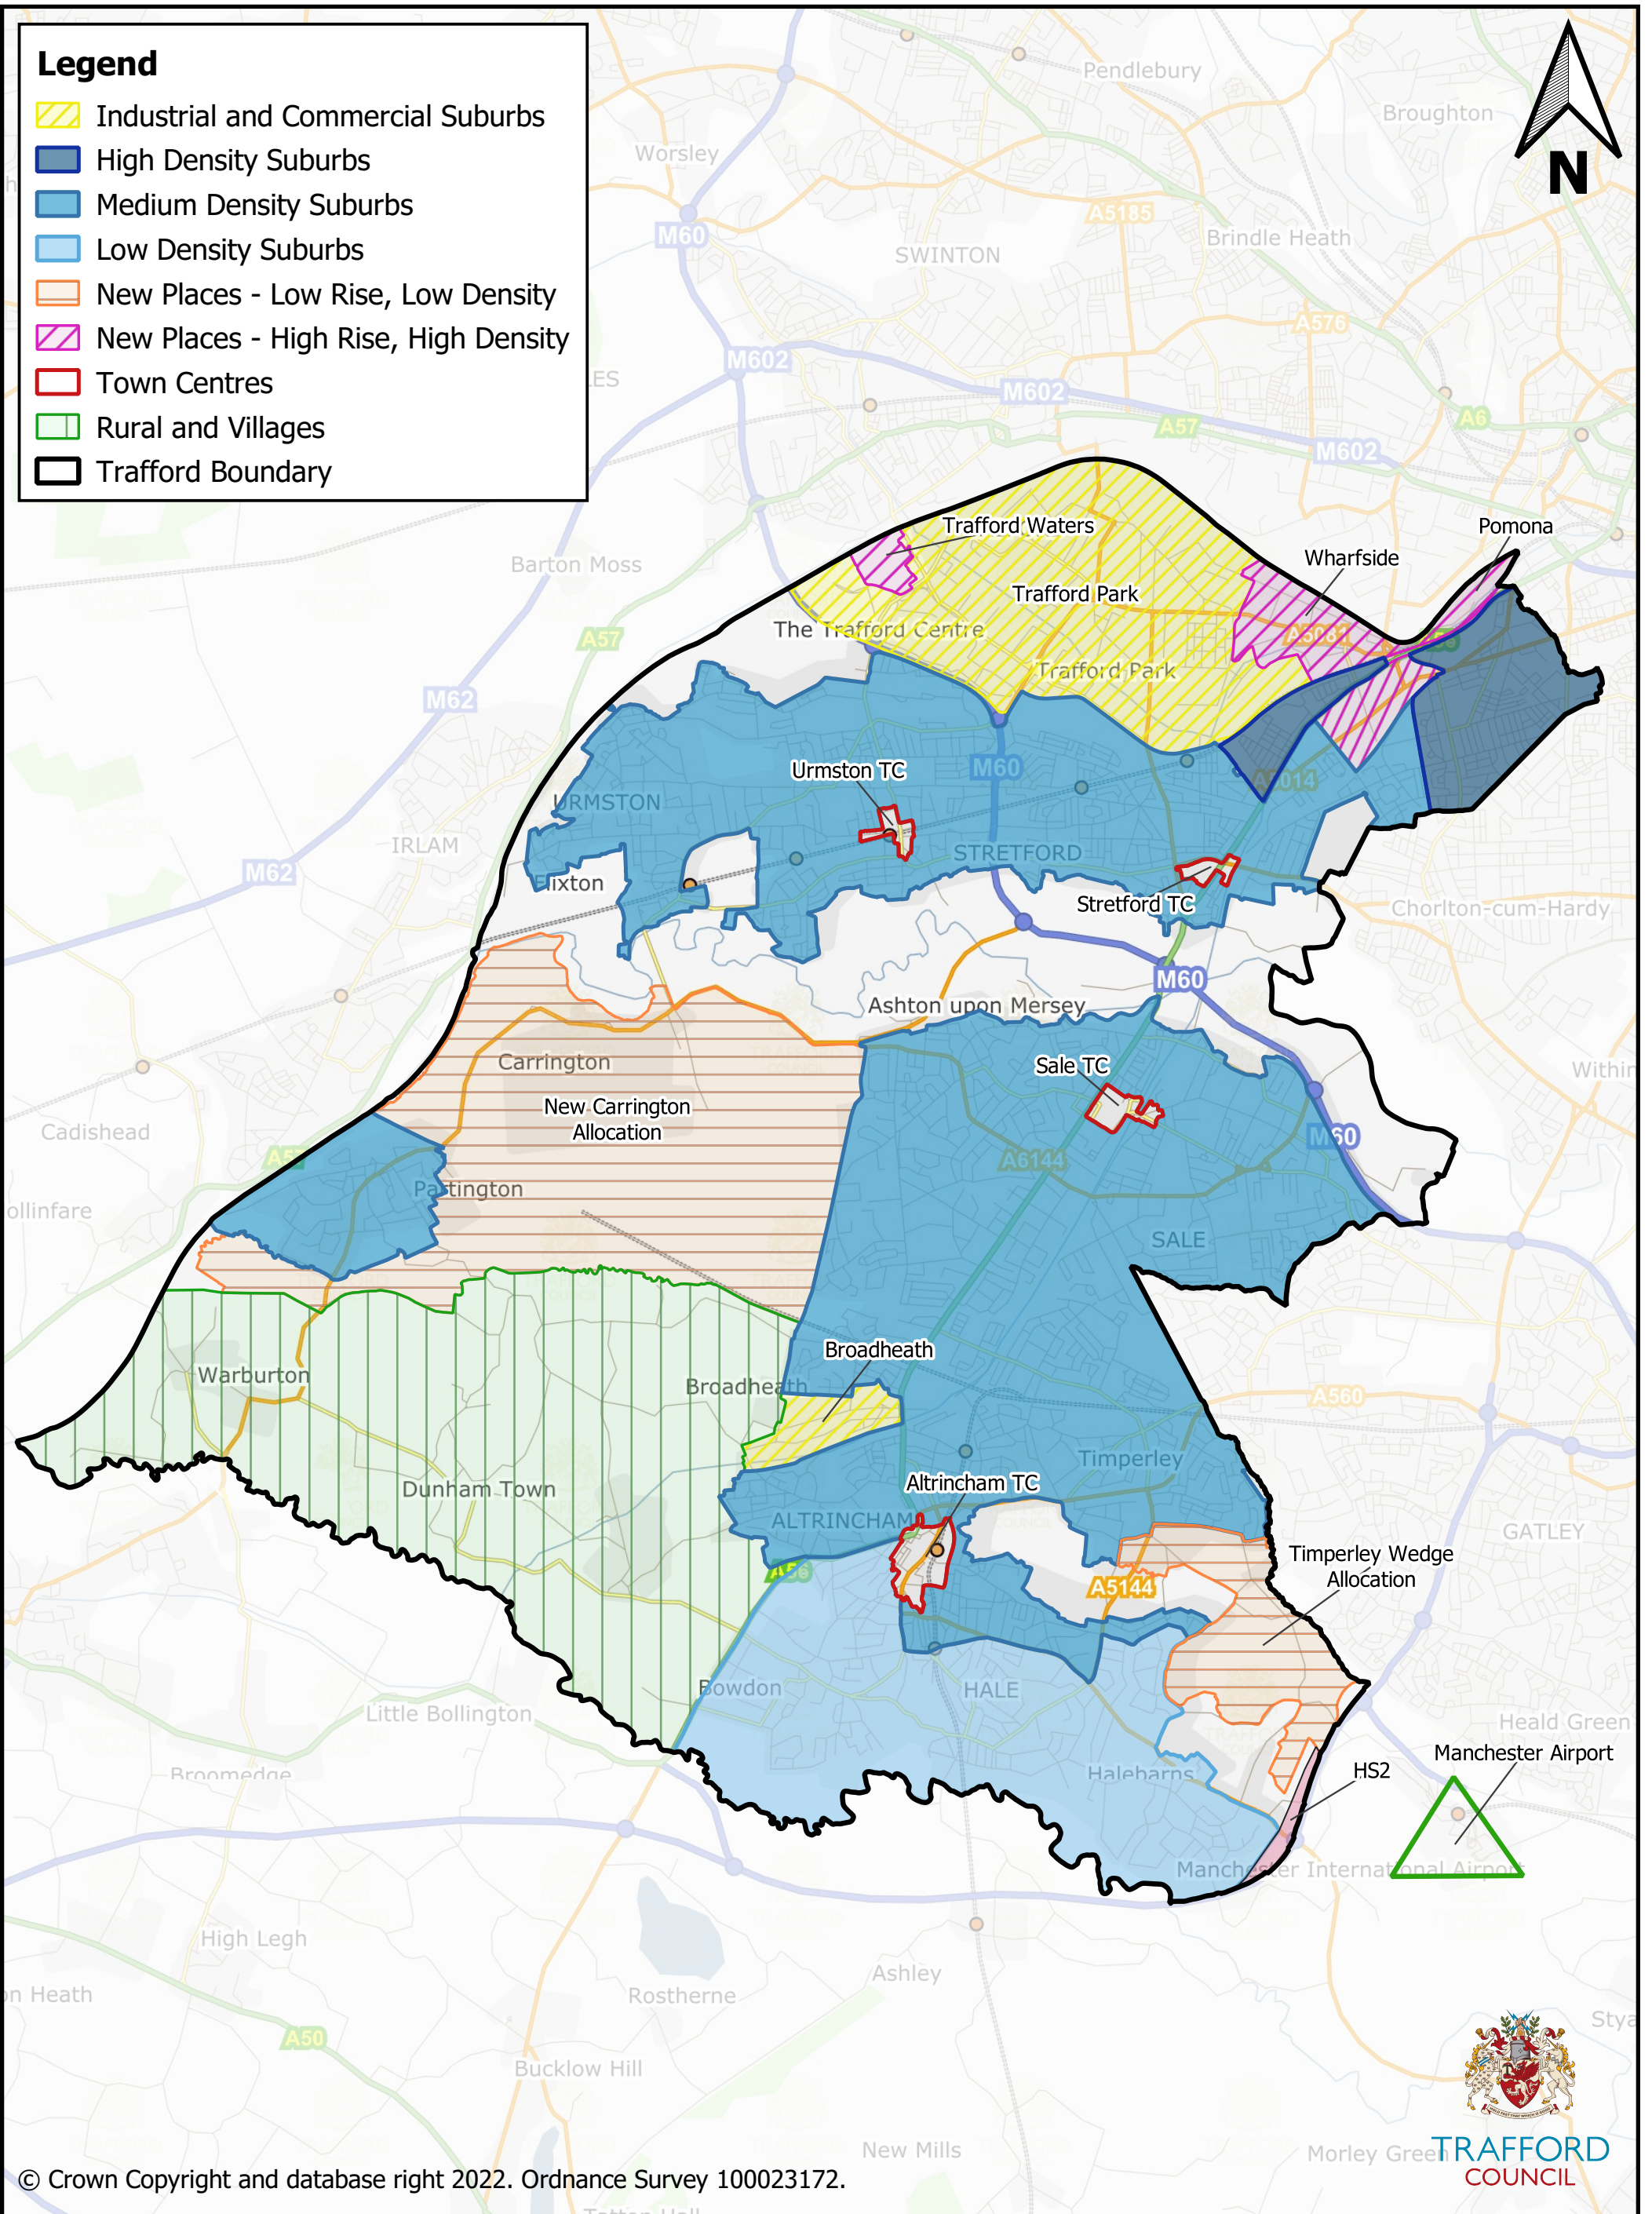

# Trafford Design Code - Coding Plan

© Crown Copyright and database right 2022. Ordnance Survey 100023172.